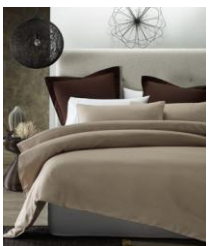

Waffle Quilt Cover Set (Available Now)